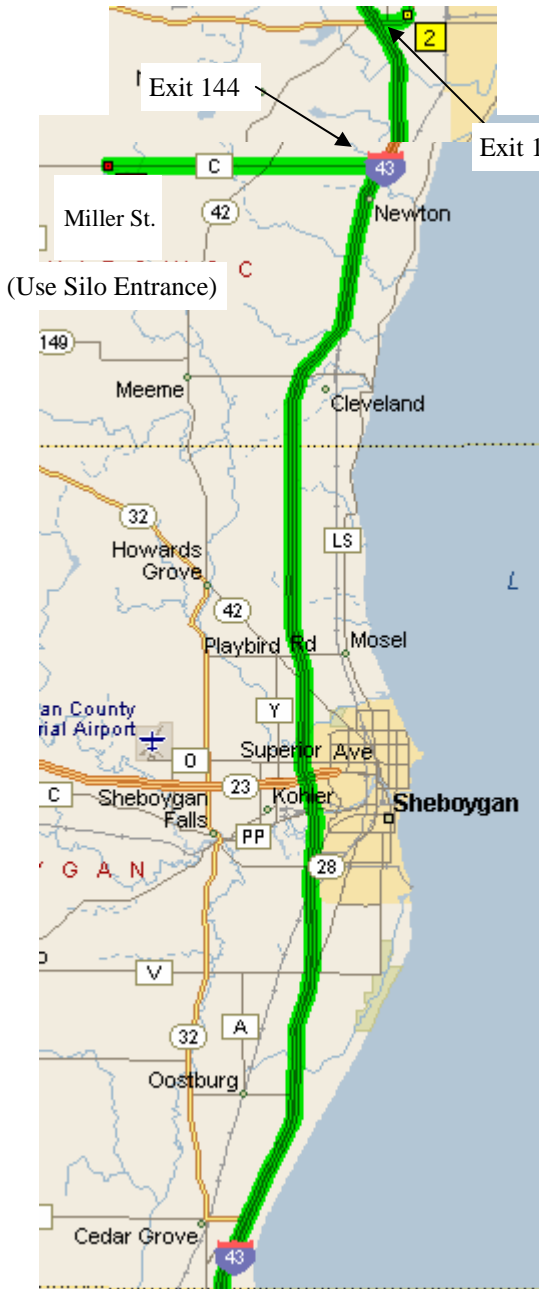

## Directions When Traveling From the South

Mile	Instruction	For	Toward
0.0	Depart General Mitchell Field on Local road(s) (West)	0.1 mi	
0.1	Turn RIGHT (North) onto Departures	0.2 mi	
0.3	Road name changes to SR-119 [Airport Spur]	1.5 mi	
1.8	Take Ramp (RIGHT) onto I-94 West [US-41]	1.7 mi	I-94 / US-41 / I-894 W / Milwaukee
3.6	Merge onto I-43 North [I-94]	5.6 mi	
9.2	At exit 310C, keep RIGHT to stay on I-43 [North-South Fwy]	72.2 mi	I-43 / Green Bay
81.3	At exit 144, turn RIGHT onto Ramp (when going direct to Miller St. Nazianz)	0.1 mi	
81.4	Turn LEFT (West) onto CR-C	7.9 mi	
89.3	Arrive 511 East Main Street (Cty C), St. Nazianz, WI		